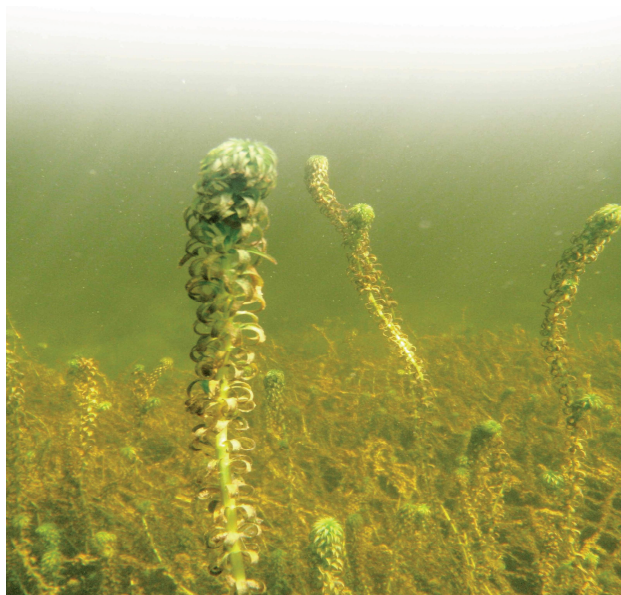

ALERT!

Keep Invasive Species out of Lough Corrib

How Can You Help?

An information meeting will be held on

Date: 27th April 2010

Time: 6.30pm – 9pm

Place: Menlo Park Hotel, Galway

A Curly Water Weed (*Lagarosiphon major*) has caused damage to Lough Corrib. Hear from experts within the Central Fisheries Board/Western Regional Fisheries Board how you can stop the problem spreading.